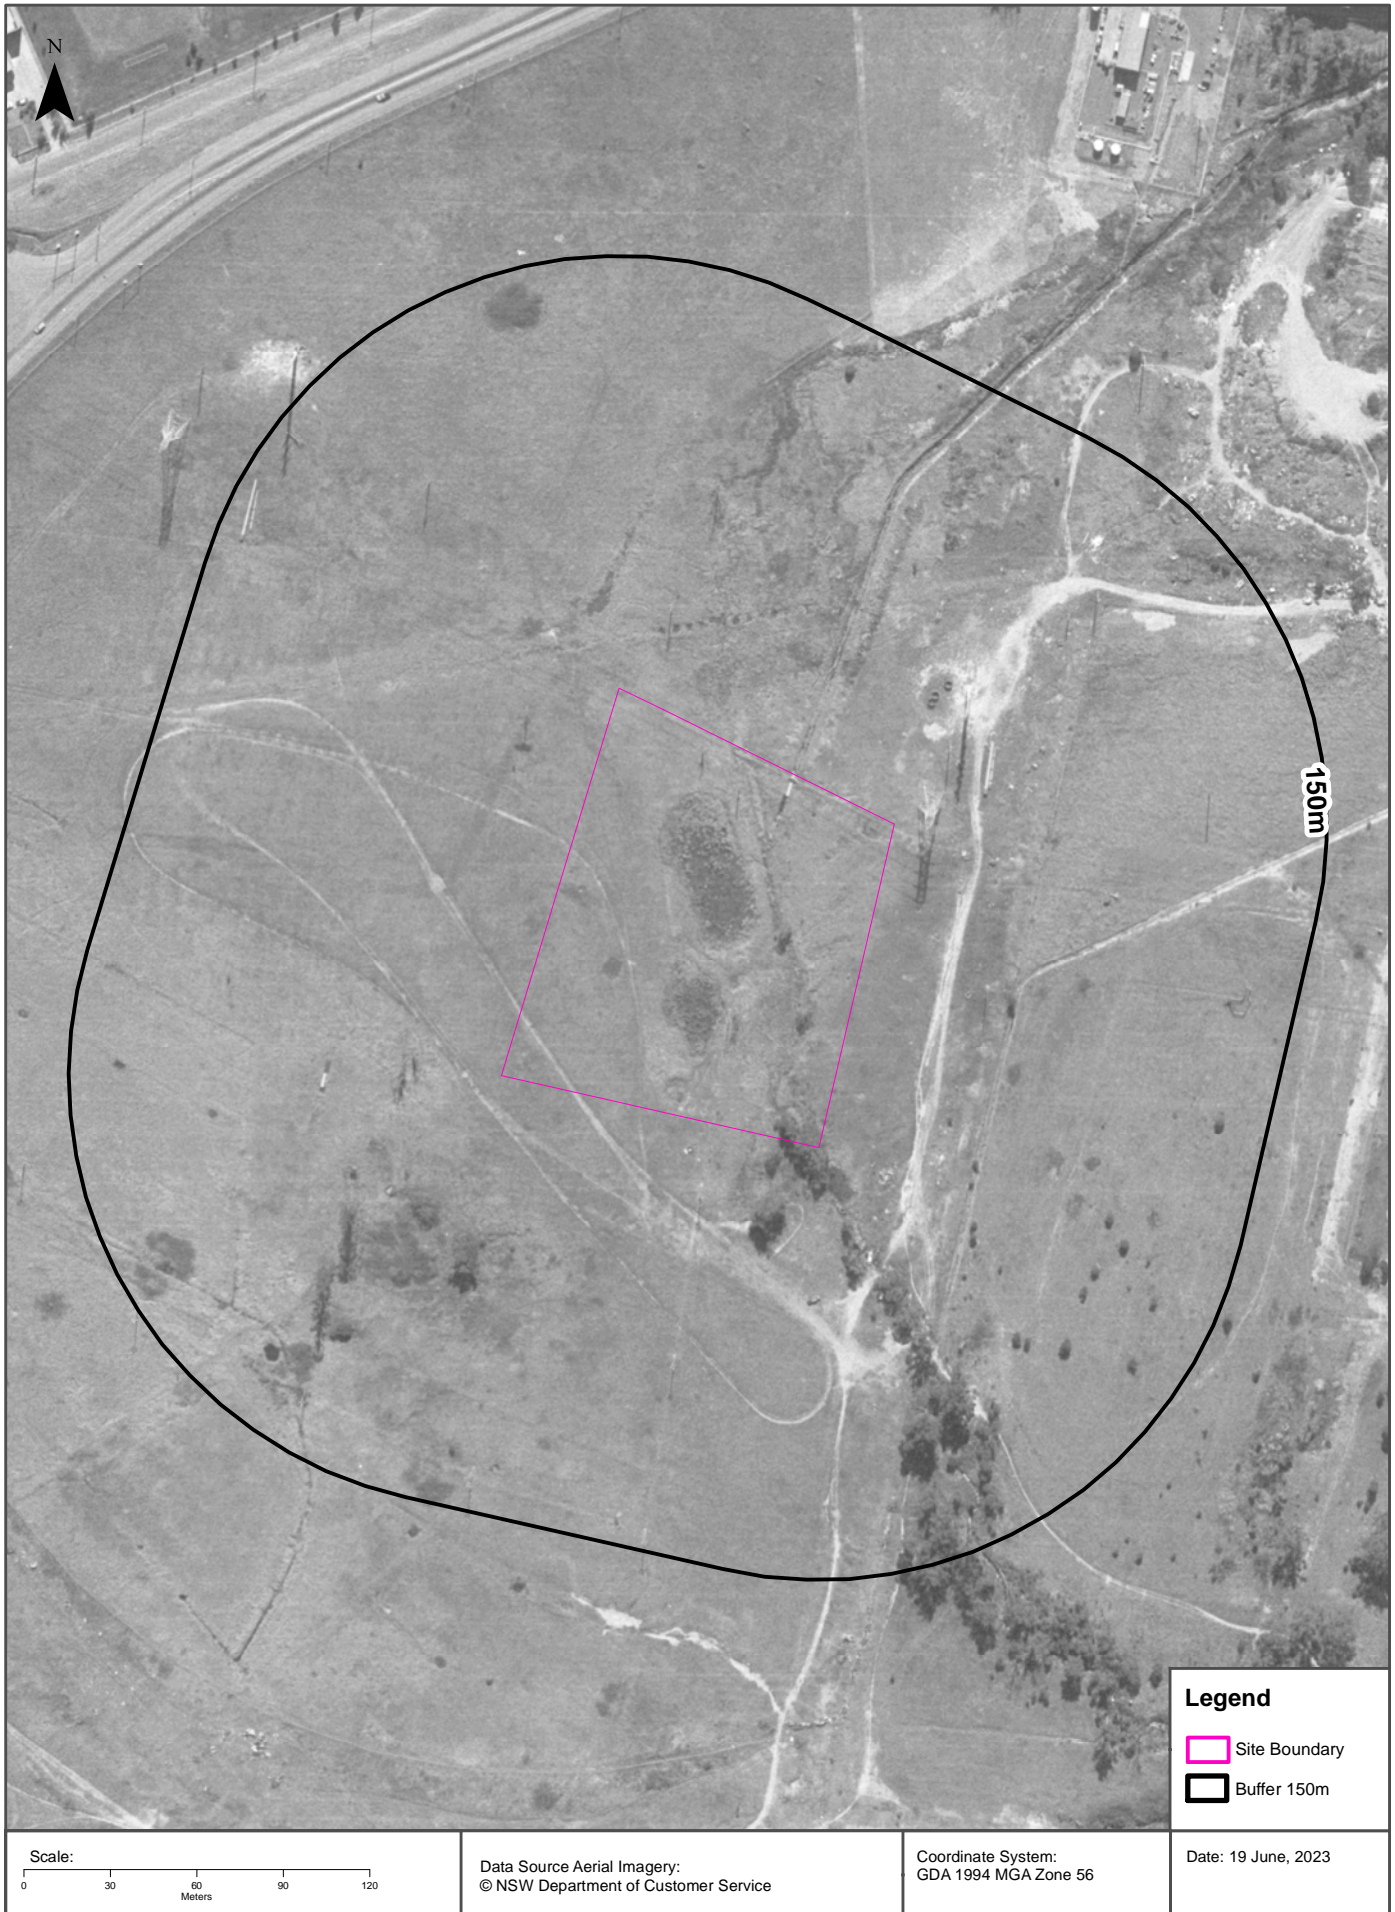

Aerial Imagery 1978

6 Herbert Place, Smithfield, NSW 2164

Scale: 0 30 60 90 120 Meters

Data Source Aerial Imagery:
© NSW Department of Customer Service

Coordinate System:
GDA 1994 MGA Zone 56

Date: 19 June, 2023