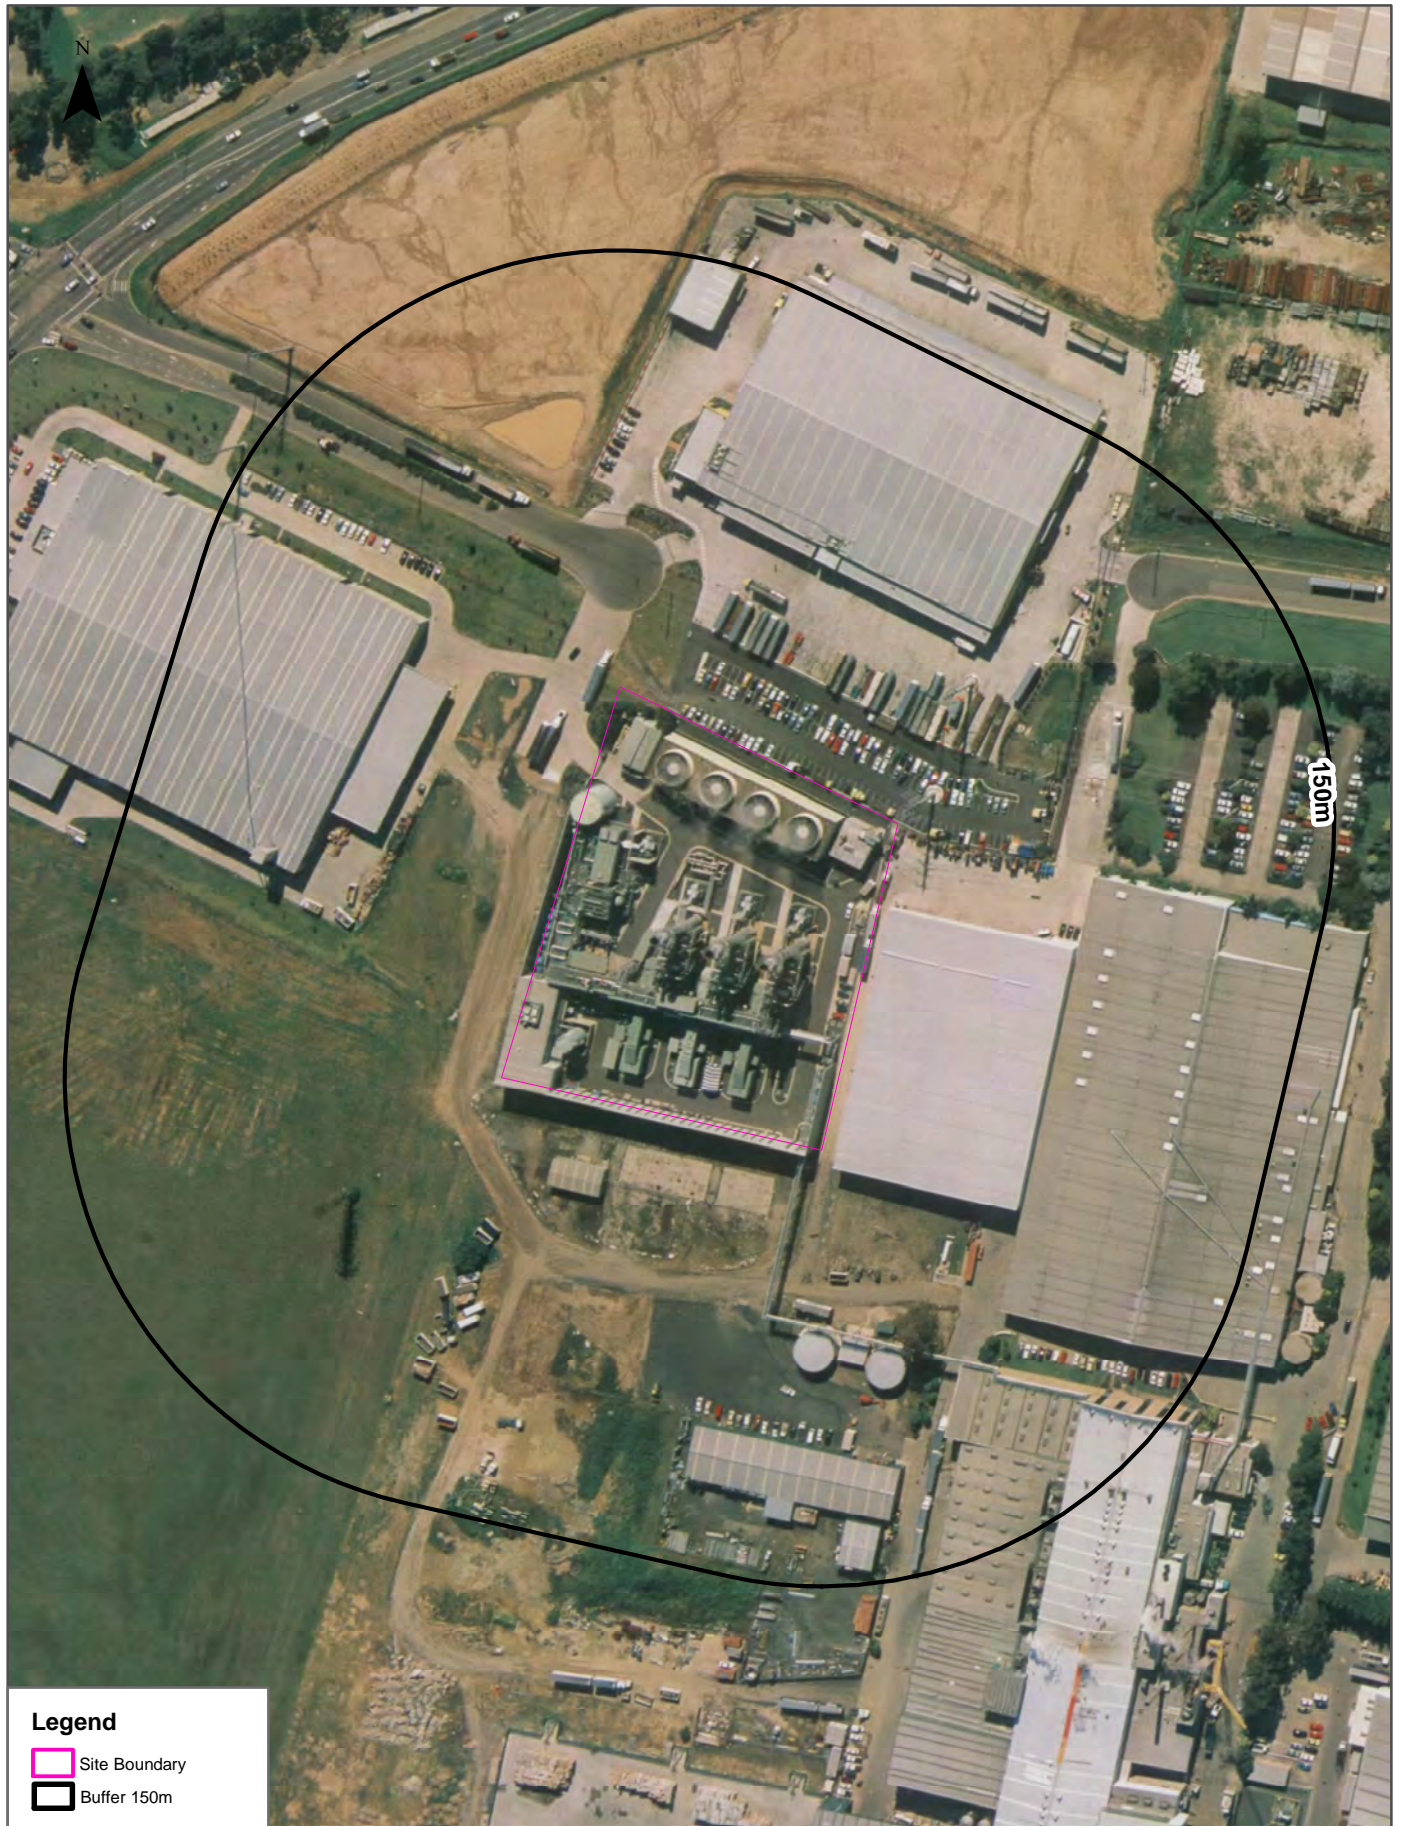

Aerial Imagery 2000

6 Herbert Place, Smithfield, NSW 2164

Legend

- Site Boundary
- Buffer 150m

Data Source Aerial Imagery:
© Aerometrex Pty Ltd

Coordinate System:
GDA 1994 MGA Zone 56

Date: 20 June 2023