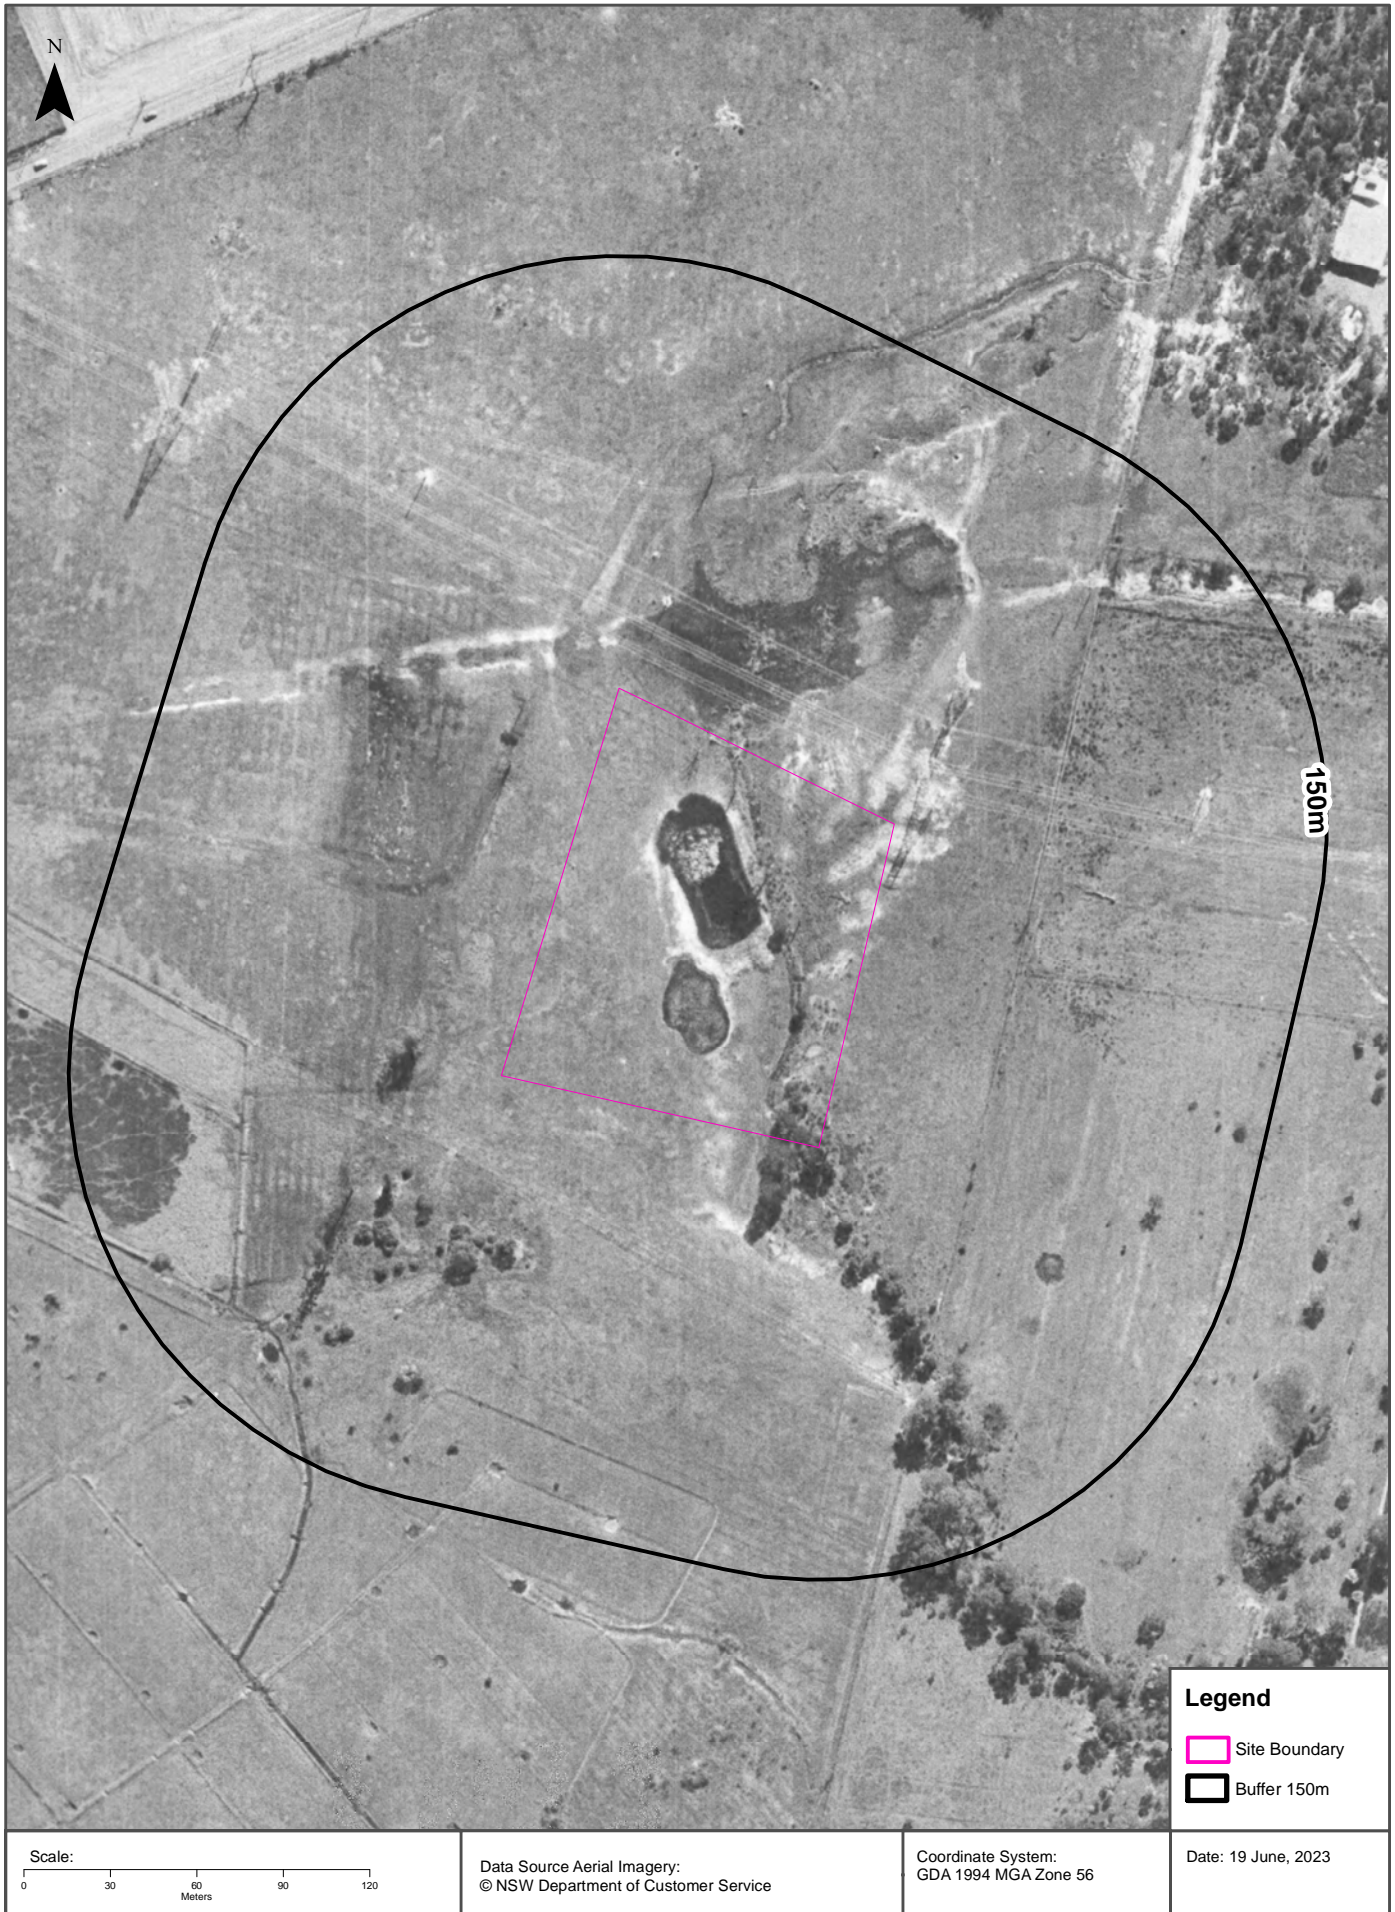

### Legend

-  Site Boundary
-  Buffer 150m

Data Sources: Aerial Imagery:  
© NSW Department of Customer Service

Coordinate System:  
GDA 1994 MGA Zone 56

Date: 20 June 2023

# Aerial Imagery 1965

6 Herbert Place, Smithfield, NSW 2164

Scale: 0 30 60 90 120 Meters

Data Source Aerial Imagery:  
© NSW Department of Customer Service

Coordinate System:  
GDA 1994 MGA Zone 56

Date: 19 June, 2023