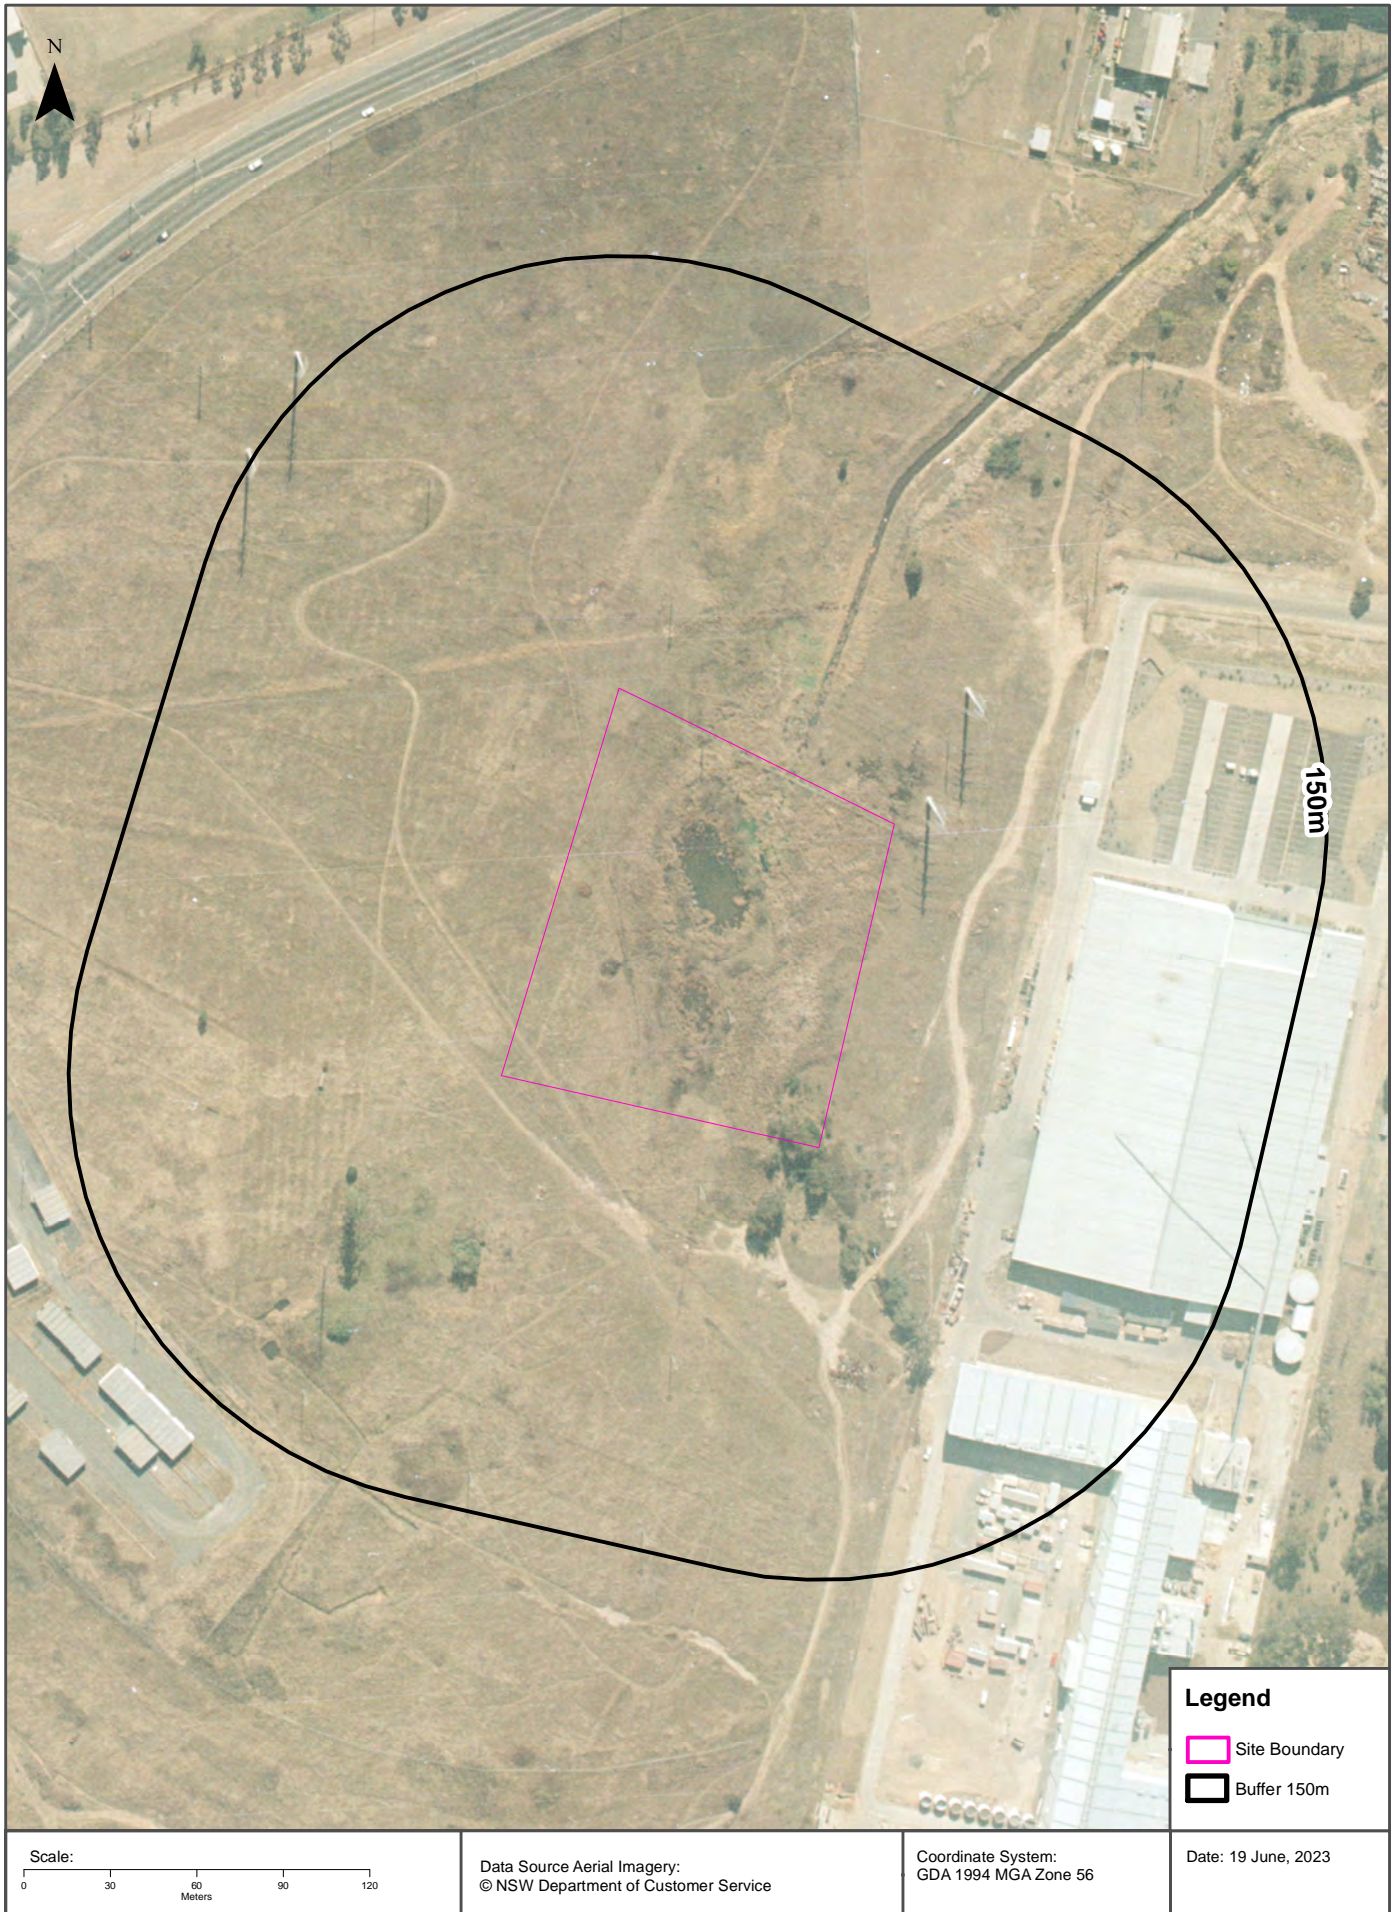

Aerial Imagery 1986

6 Herbert Place, Smithfield, NSW 2164